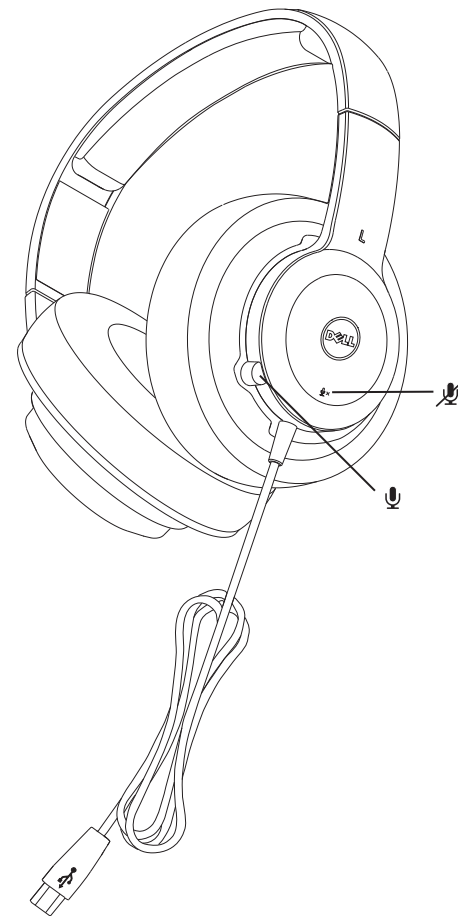

Dell Performance USB Headset AE2

Quick Start Guide

- Microphone
- Microphone mute

1

2

1

www.steelseries.com/engine

2